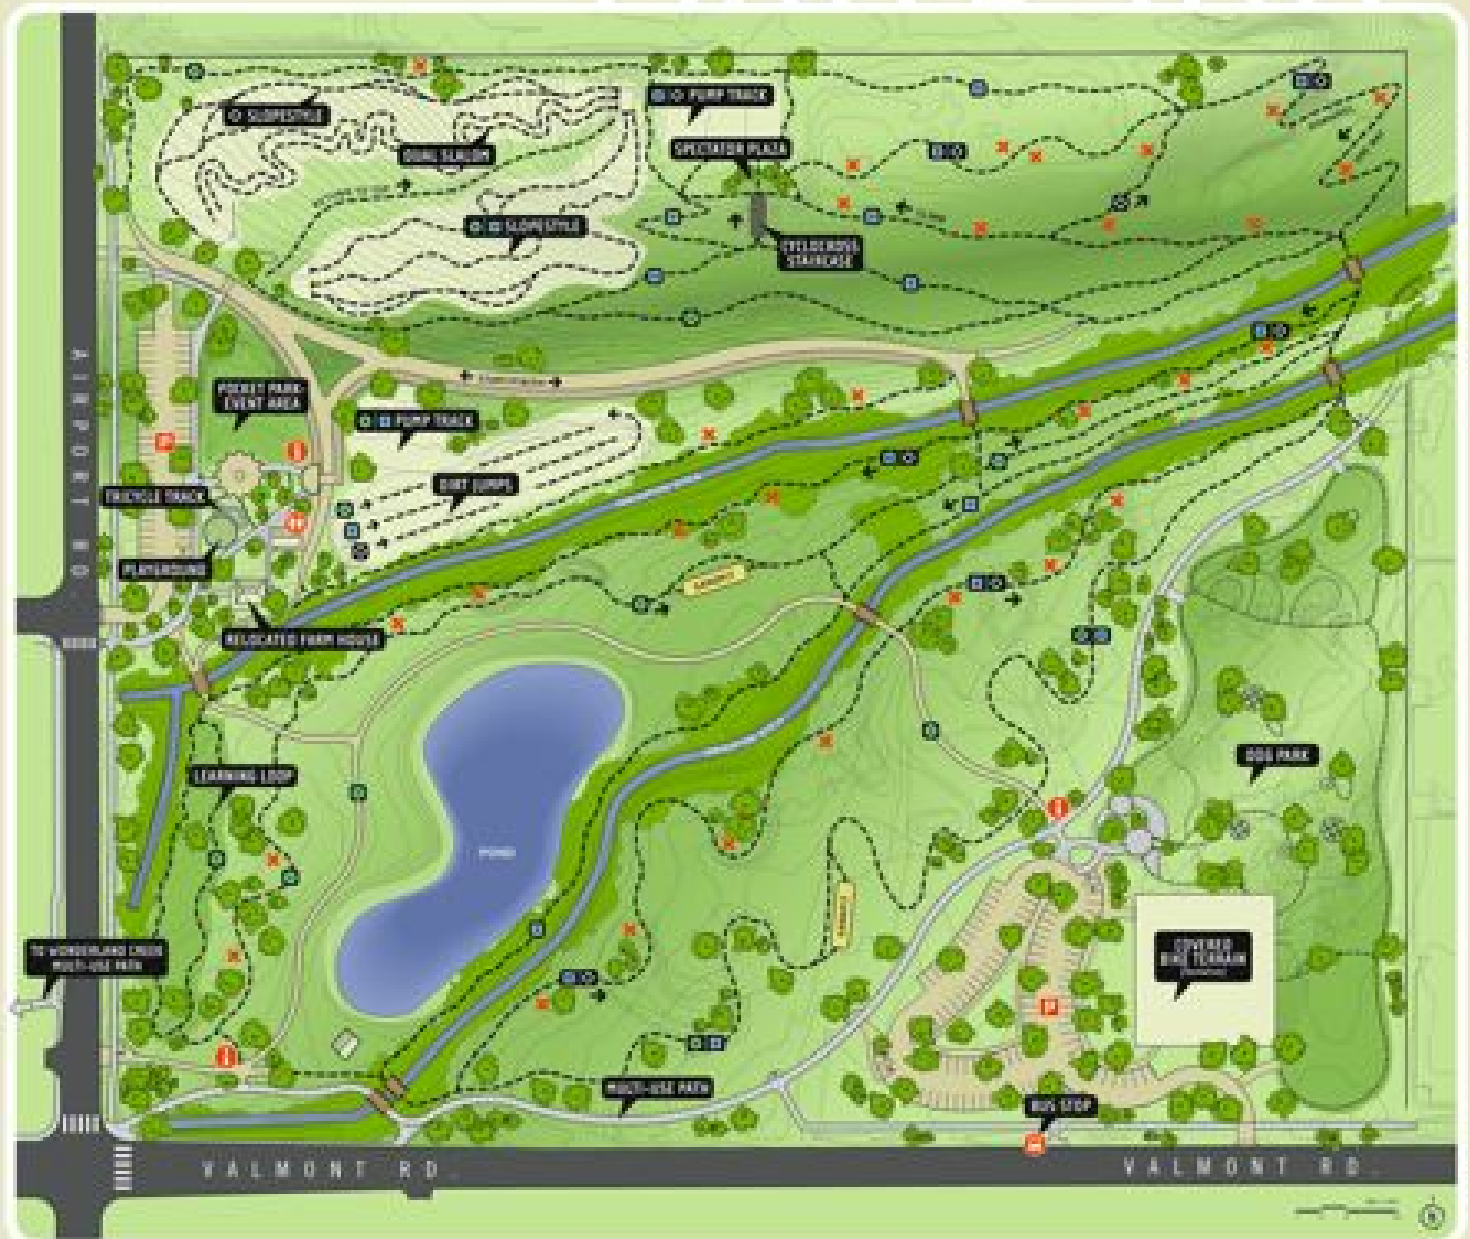

**VALMONT
BIKEPARK**
BOULDER • CO

PARK COMING IN 2007

TRAIL MAP

RACE COURSE EXAMPLE 1 1.5 Mile Loop

RACE COURSE EXAMPLE 2 2.5 Mile Loop

LEGEND

- Less Difficult (1.5 Miles)
- More Difficult (1.5 Miles)
- Most Difficult (1.5 Miles)
- Trail Direction
- Technical Feature
- Info
- Parking
- Restrooms
- Bus Stop