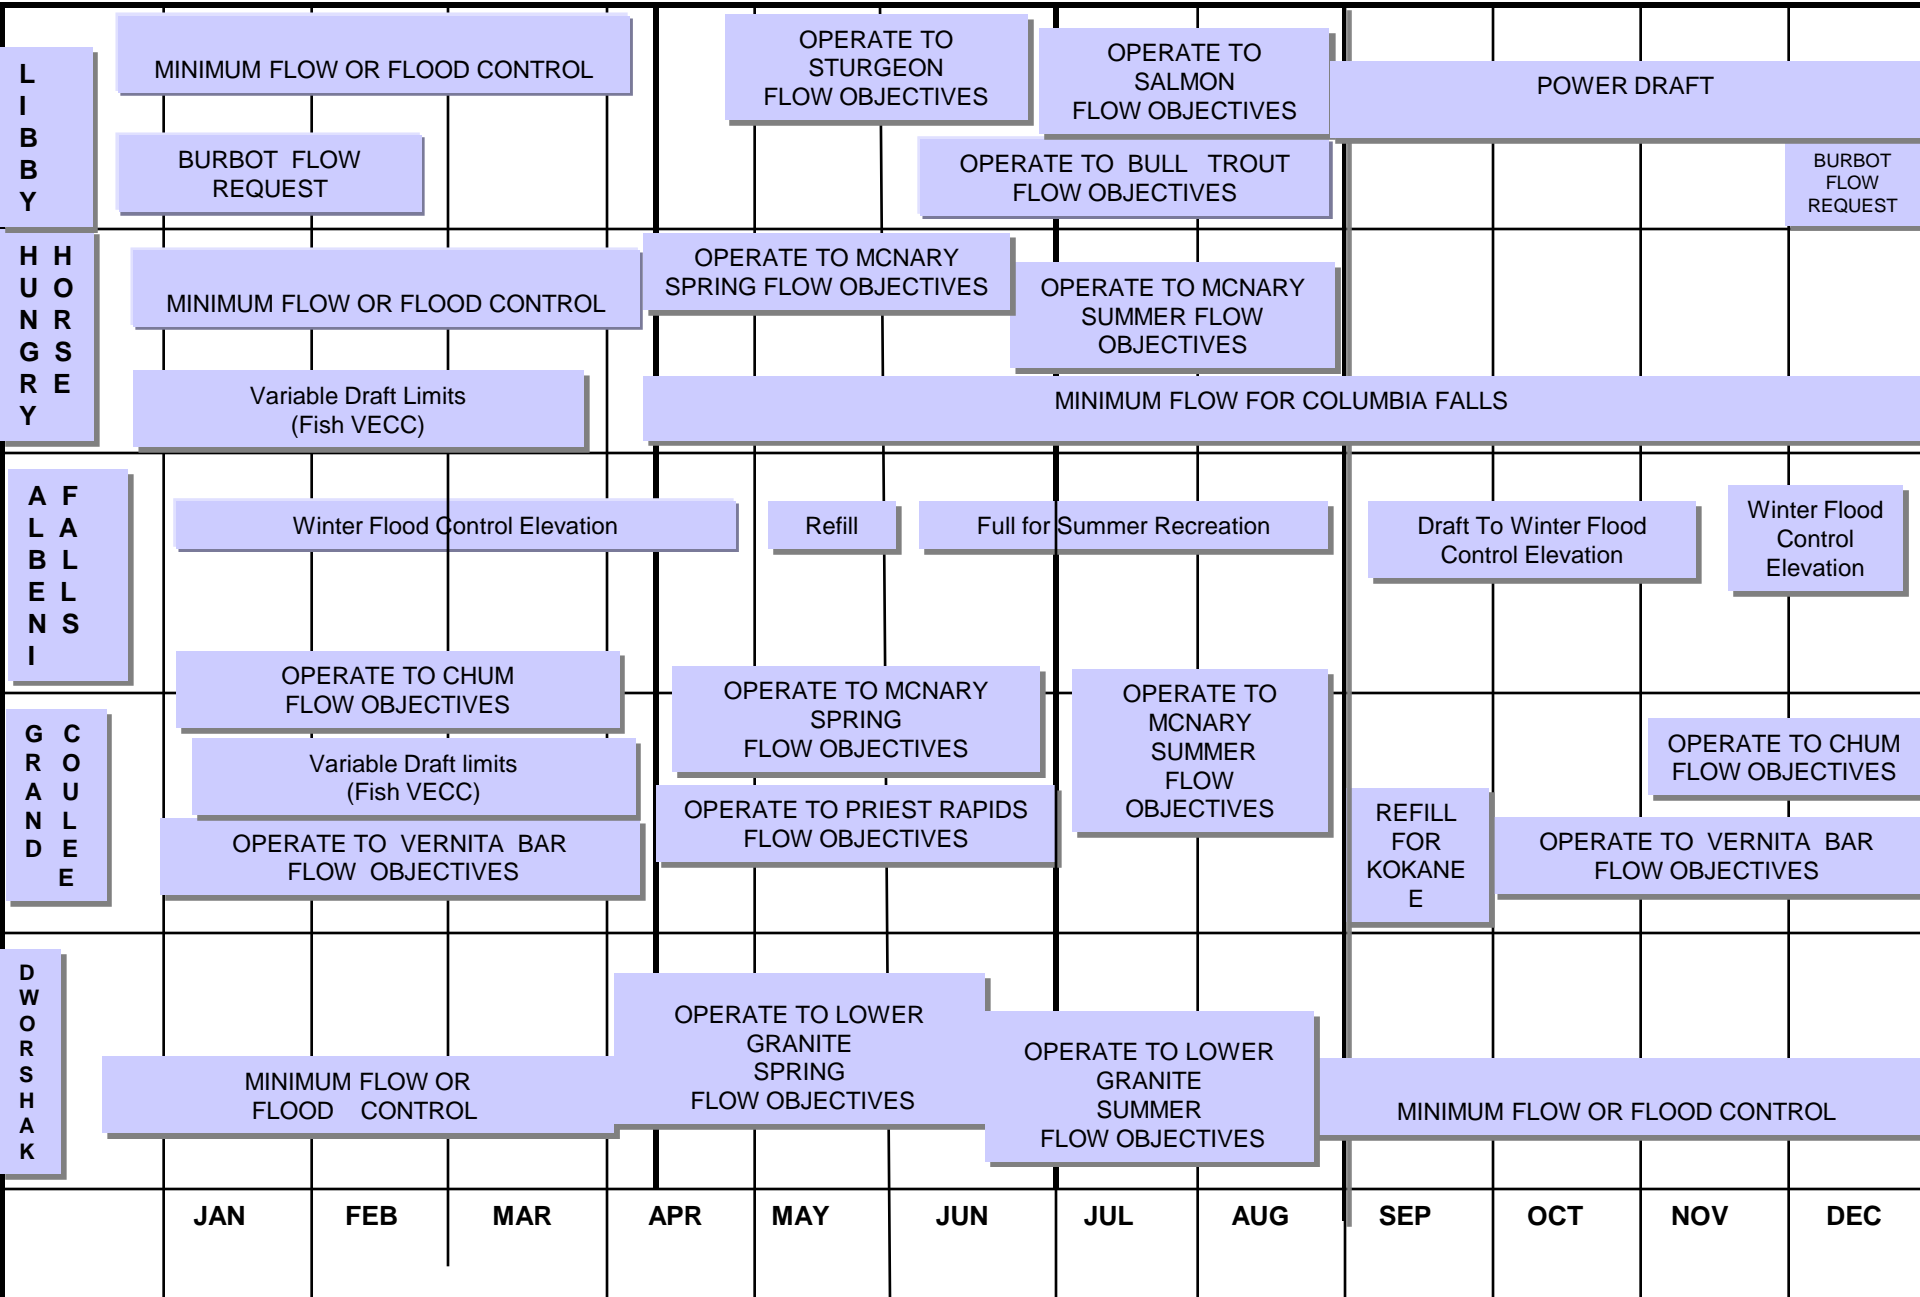

OPERATIONS TIMELINE

Pacific Northwest Reservoir System

Puget Sound

Pacific Ocean

Storage

- Corps
- Bureau of Reclamation
- Other

Run of River

- Corps
- Bureau of Reclamation
- Other

Gage

- Gage

OR

ID

WY

FCRPS, Canadian, and Non-Federal Hydro Plant Elevations

(Does not include Willamette, Rogue, & Yakima Basins)