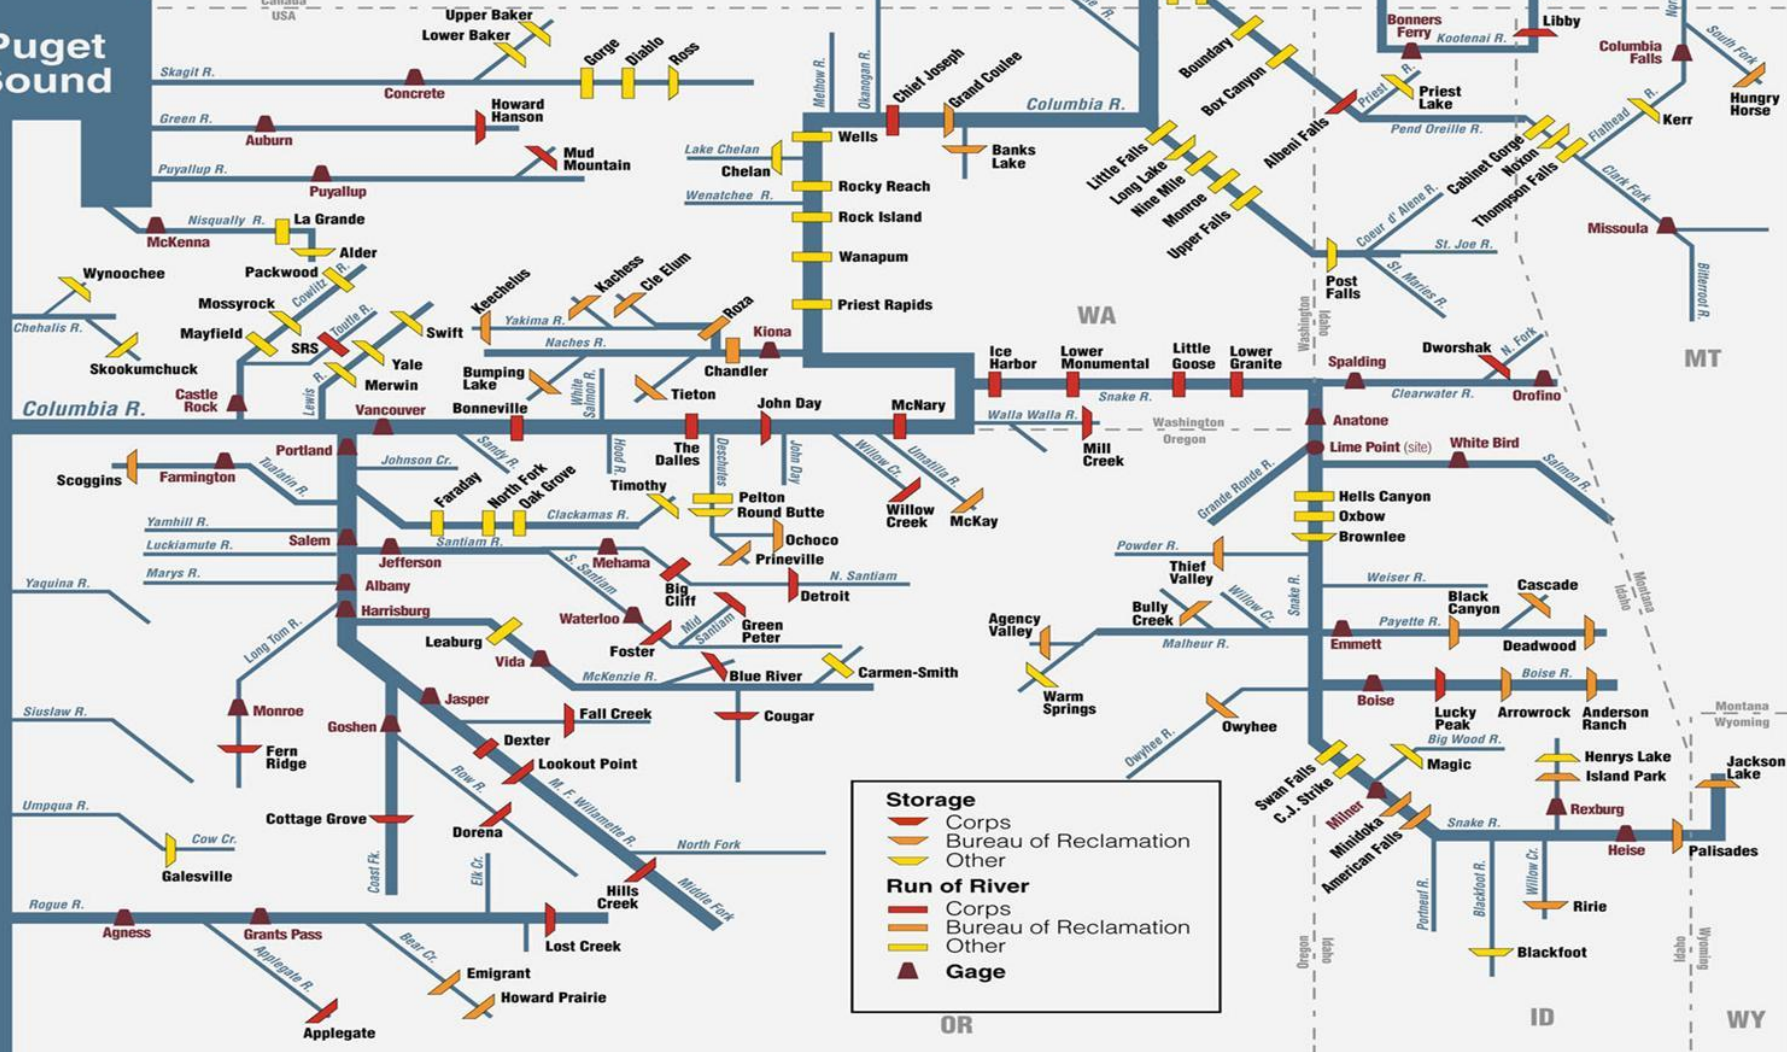

OPERATIONS TIMELINE

Pacific Northwest Reservoir System

Puget Sound

Pacific Ocean

Storage

- Corps
- Bureau of Reclamation
- Other

Run of River

- Corps
- Bureau of Reclamation
- Other

Gage

- Gage

OR

ID

WY

FCRPS, Canadian, and Non-Federal Hydro Plant Elevations

(Does not include Willamette, Rogue, & Yakima Basins)