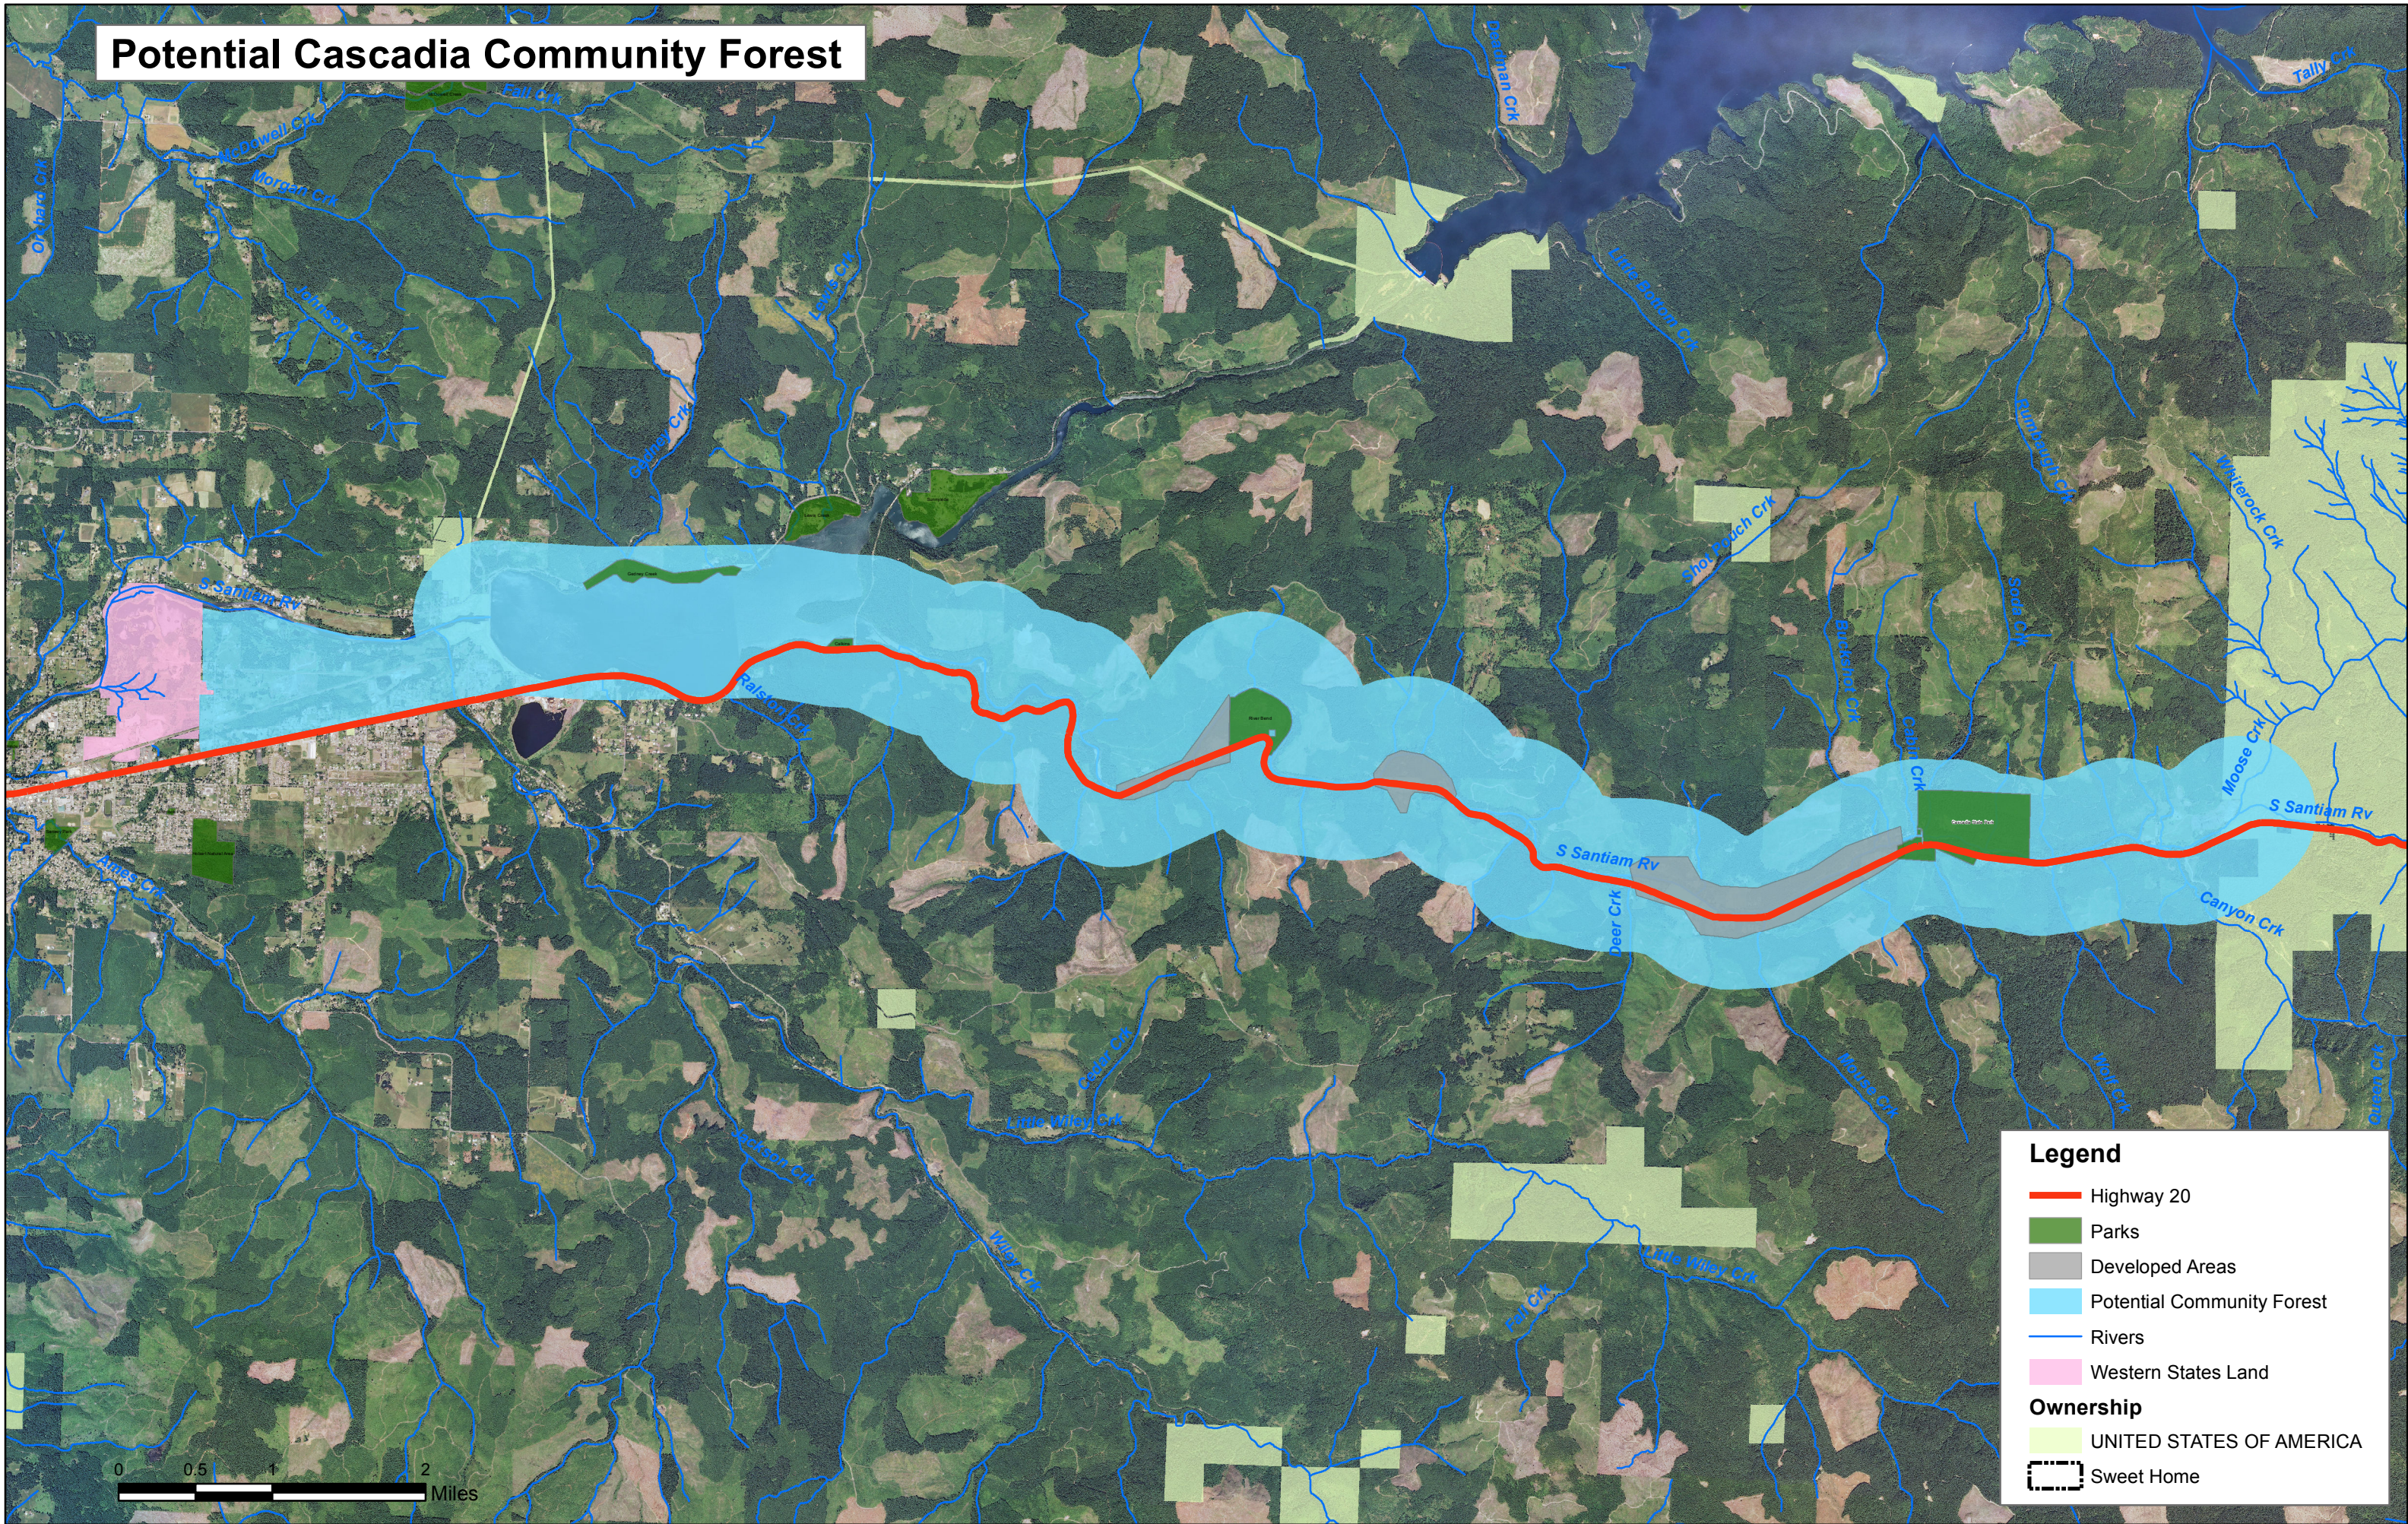

Potential Cascadia Community Forest

0 0.5 1 2 Miles

Legend

- Highway 20
- Parks
- Developed Areas
- Potential Community Forest
- Rivers
- Western States Land

Ownership

- UNITED STATES OF AMERICA
- Sweet Home